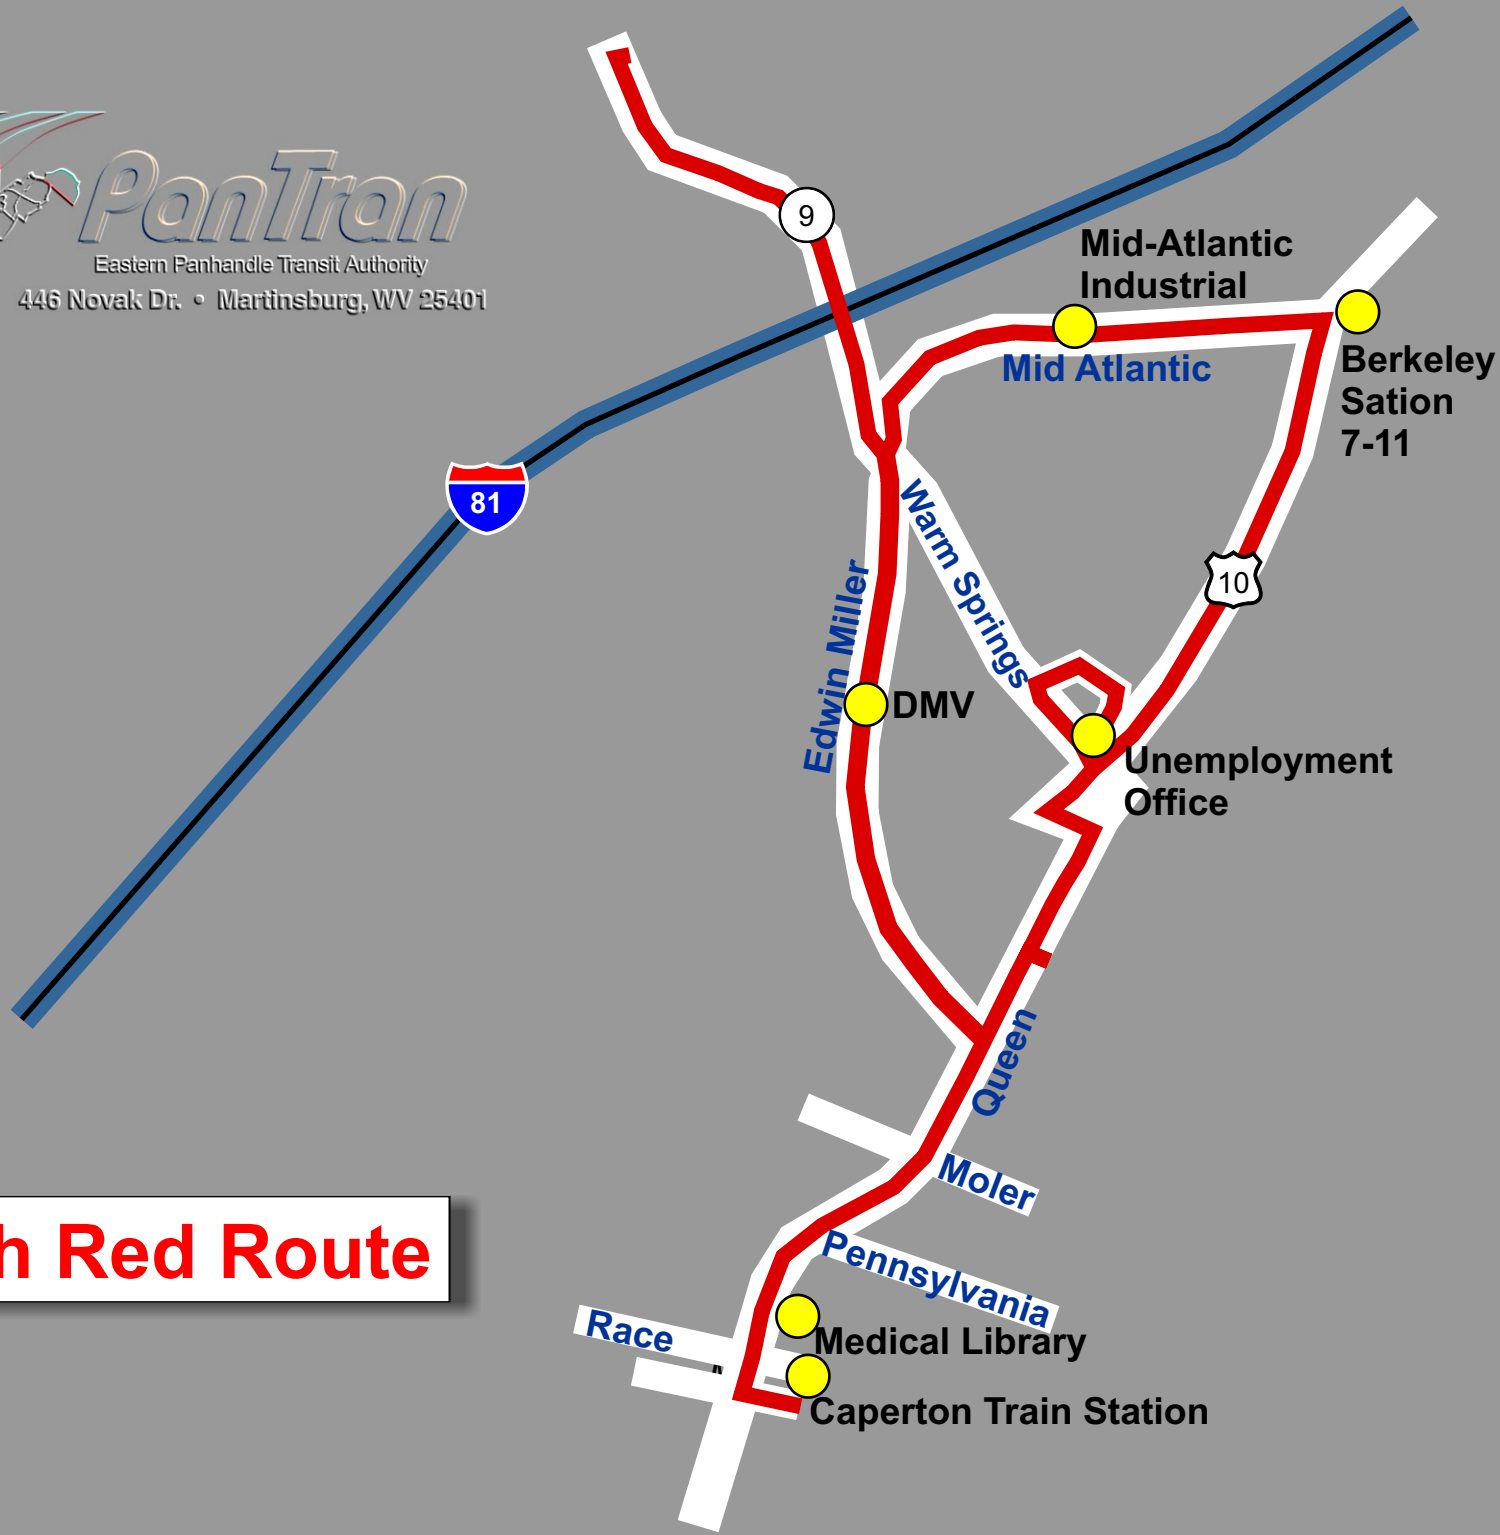

PanTran

Eastern Panhandle Transit Authority
446 Novak Dr. • Martinsburg, WV 25401

North Red Route